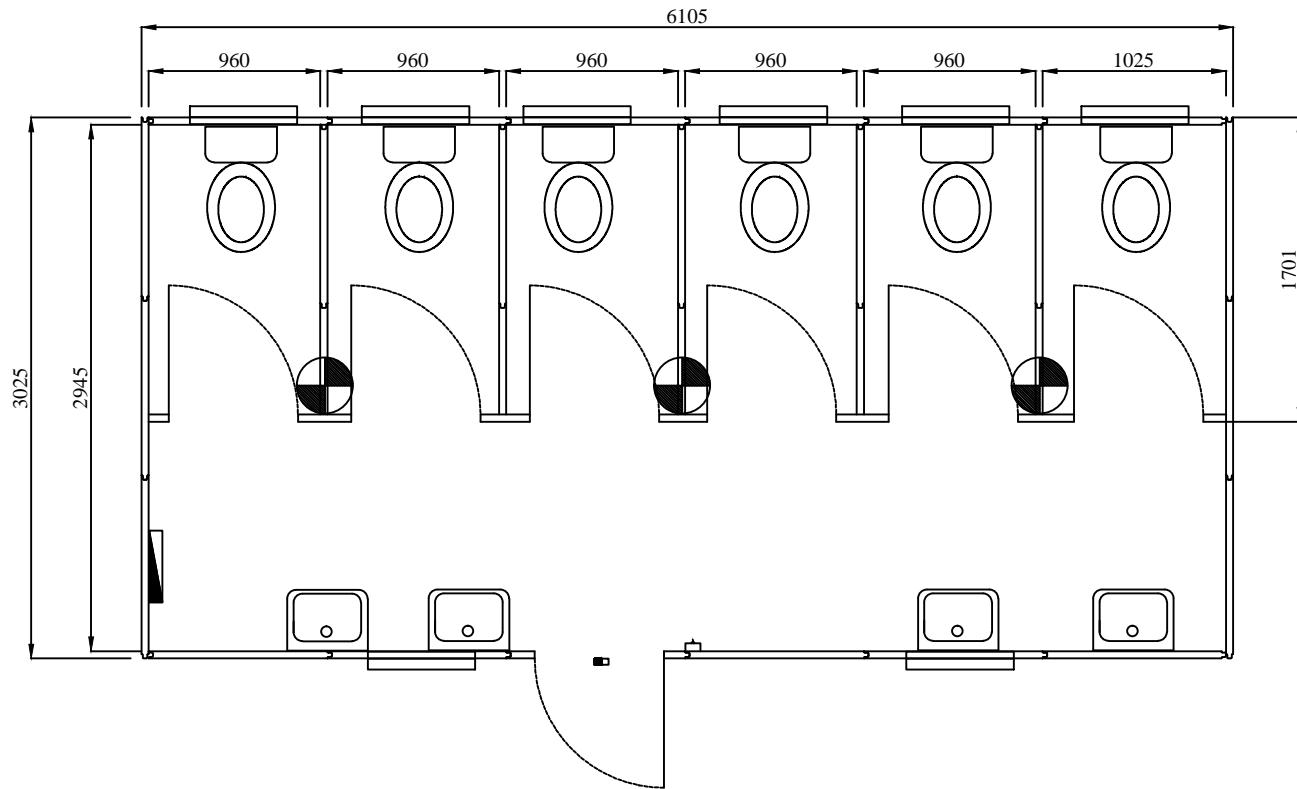

WINDOWS:		DOORS:		PLUMBING:		DB BOARD:		LIGHTS:		PLUGS:		OTHER:	
600 x 600 OBS	8	EXT. C/DECK	1	TOILETS	6	SURFACE MOUNTED	Y	BOWL FITTING	3	LIGHT SWITCH	1	JACKS (screw in)	Y
		INT. C/DECK	6	BASINS	4	EARTH LEAKAGE	Y	EXT. FITTING	1	DOUBLE		SLABS	Y
						220 V	Y					STEPS	Y
												VINYL FLOOR	Y

DRAWING NO

ABP15

TITLE

CLIENT:

DESCRIPTION: 3 x 6m ABLUTION